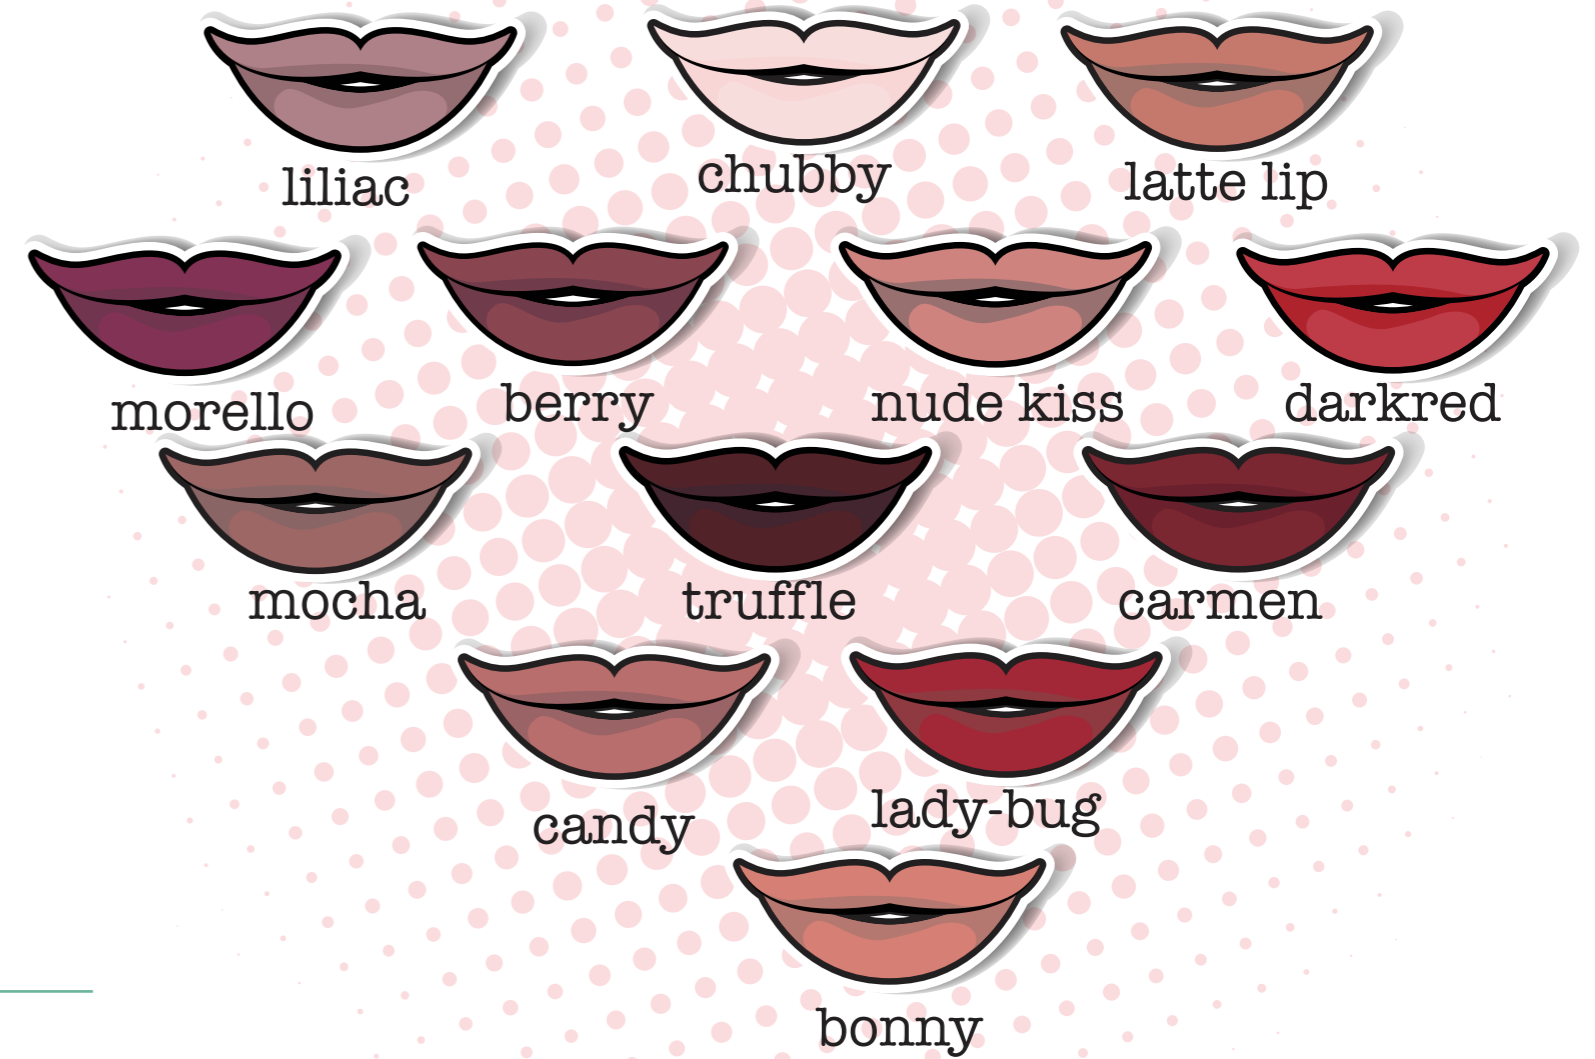

## BROW POMADE

01

Soft Brown

02

Dark Brown

## EYE-BROW PENCIL

01

Caramel

02

Hazelnut

03

Chestnut

04

Black Mulberry

For Ellys,  
Beauty is  
to speak sweetly...

The  
Pink  
Ellys

---

MATTE  
LIP CRAYON

---

---

MATTE  
LIP-STICK

---

METALLIC LIQUID  
LIP-STICK

For Ellys,  
Beauty is  
your smile...

The  
**Pink**  
*Ellys*